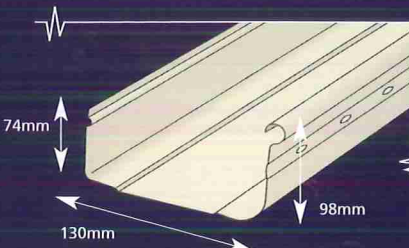

Deep Ocean®

Shale Grey™

Ironstone®

Windspray®

Monument™

Stramit® Quad 150 Gutter
Plain only

Stramit® Half Round Gutter
Plain only

Stramit® M-Pattern Gutter
Slotted

Stramit® Quad 175 Gutter
Plain only

Stramit® Fascia Capping

Stramit Queenslander Quad®
Slotted Hi-Front

Stramit® Metal Fascia

Stramit Compact Gutter®
Slotted

Stramit® Downpipes

Distributed by:

The printed steel colours shown have been reproduced to represent actual colours as accurately as possible. However we recommend checking your chosen colour against an actual product sample before purchasing as varying light conditions and print limitations affect colour tones.