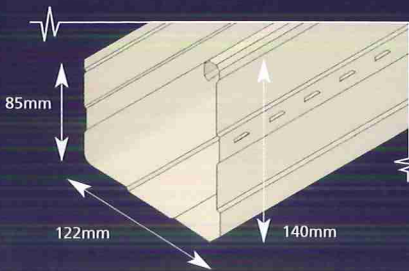

Deep Ocean®

Shale Grey™

Ironstone®

Windspray®

Monument™

Stramit® Quad 150 Gutter
Plain only

Stramit® Half Round Gutter
Plain only

Stramit® M-Pattern Gutter
Slotted

Stramit® Quad 175 Gutter
Plain only

Stramit® Fascia Capping

Stramit Queenslander Quad®
Slotted Hi-Front

Stramit® Metal Fascia

Stramit Compact Gutter®
Slotted

Stramit® Downpipes

Distributed by:

The printed steel colours shown have been reproduced to represent actual colours as accurately as possible. However we recommend checking your chosen colour against an actual product sample before purchasing as varying light conditions and print limitations affect colour tones.