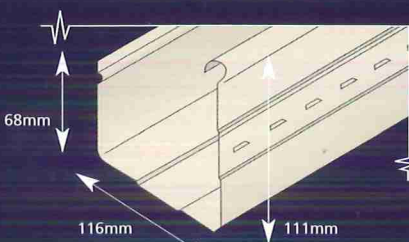

Stramit® Quad 175 Gutter
Plain only

Stramit® Fascia Capping

Stramit Queenslander Quad®
Slotted Hi-Front

Stramit® Metal Fascia

Stramit Compact Gutter®
Slotted

Stramit® Downpipes

Distributed by:

The printed steel colours shown have been reproduced to represent actual colours as accurately as possible. However we recommend checking your chosen colour against an actual product sample before purchasing as varying light conditions and print limitations affect colour tones.