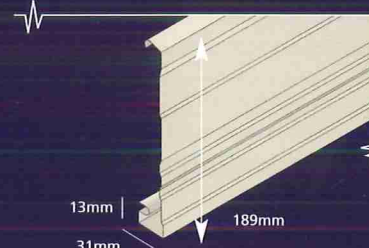

Deep Ocean®

Shale Grey™

Ironstone®

Windspray®

Monument™

Stramit® Quad 150 Gutter
Plain only

Stramit® Half Round Gutter
Plain only

Stramit® M-Pattern Gutter
Slotted

Stramit® Quad 175 Gutter
Plain only

Stramit® Fascia Capping

Stramit Queenslander Quad®
Slotted Hi-Front

Stramit® Metal Fascia

Stramit Compact Gutter®
Slotted

Stramit® Downpipes

Distributed by:

The printed steel colours shown have been reproduced to represent actual colours as accurately as possible. However we recommend checking your chosen colour against an actual product sample before purchasing as varying light conditions and print limitations affect colour tones.