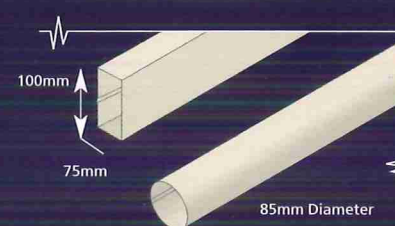

Stramit® Quad 175 Gutter
Plain only

Stramit® Fascia Capping

Stramit Queenslander Quad®
Slotted Hi-Front

Stramit® Metal Fascia

Stramit Compact Gutter®
Slotted

Stramit® Downpipes

Distributed by:

The printed steel colours shown have been reproduced to represent actual colours as accurately as possible. However we recommend checking your chosen colour against an actual product sample before purchasing as varying light conditions and print limitations affect colour tones.