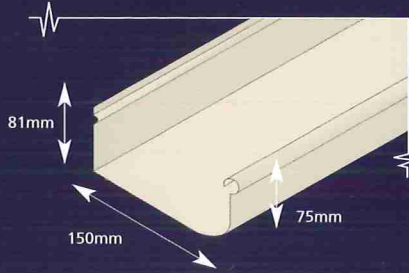

Stramit® Quad 150 Gutter
Plain only