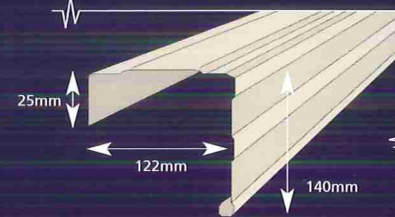

Deep Ocean®

Shale Grey™

Ironstone®

Windspray®

Monument™

Stramit® Quad 150 Gutter
Plain only

Stramit® Half Round Gutter
Plain only

Stramit® M-Pattern Gutter
Slotted

Stramit® Quad 175 Gutter
Plain only

Stramit® Fascia Capping

Stramit Queenslander Quad®
Slotted Hi-Front

Stramit® Metal Fascia

Stramit Compact Gutter®
Slotted

Stramit® Downpipes

Distributed by:

The printed steel colours shown have been reproduced to represent actual colours as accurately as possible. However we recommend checking your chosen colour against an actual product sample before purchasing as varying light conditions and print limitations affect colour tones.