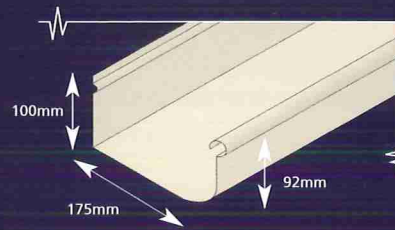

Deep Ocean®

Shale Grey™

Ironstone®

Windspray®

Monument™

Stramit® Quad 150 Gutter
Plain only

Stramit® Half Round Gutter
Plain only

Stramit® M-Pattern Gutter
Slotted

Stramit® Quad 175 Gutter
Plain only

Stramit® Fascia Capping

Stramit Queenslander Quad®
Slotted Hi-Front

Stramit® Metal Fascia

Stramit Compact Gutter®
Slotted

Stramit® Downpipes

Distributed by:

The printed steel colours shown have been reproduced to represent actual colours as accurately as possible. However we recommend checking your chosen colour against an actual product sample before purchasing as varying light conditions and print limitations affect colour tones.